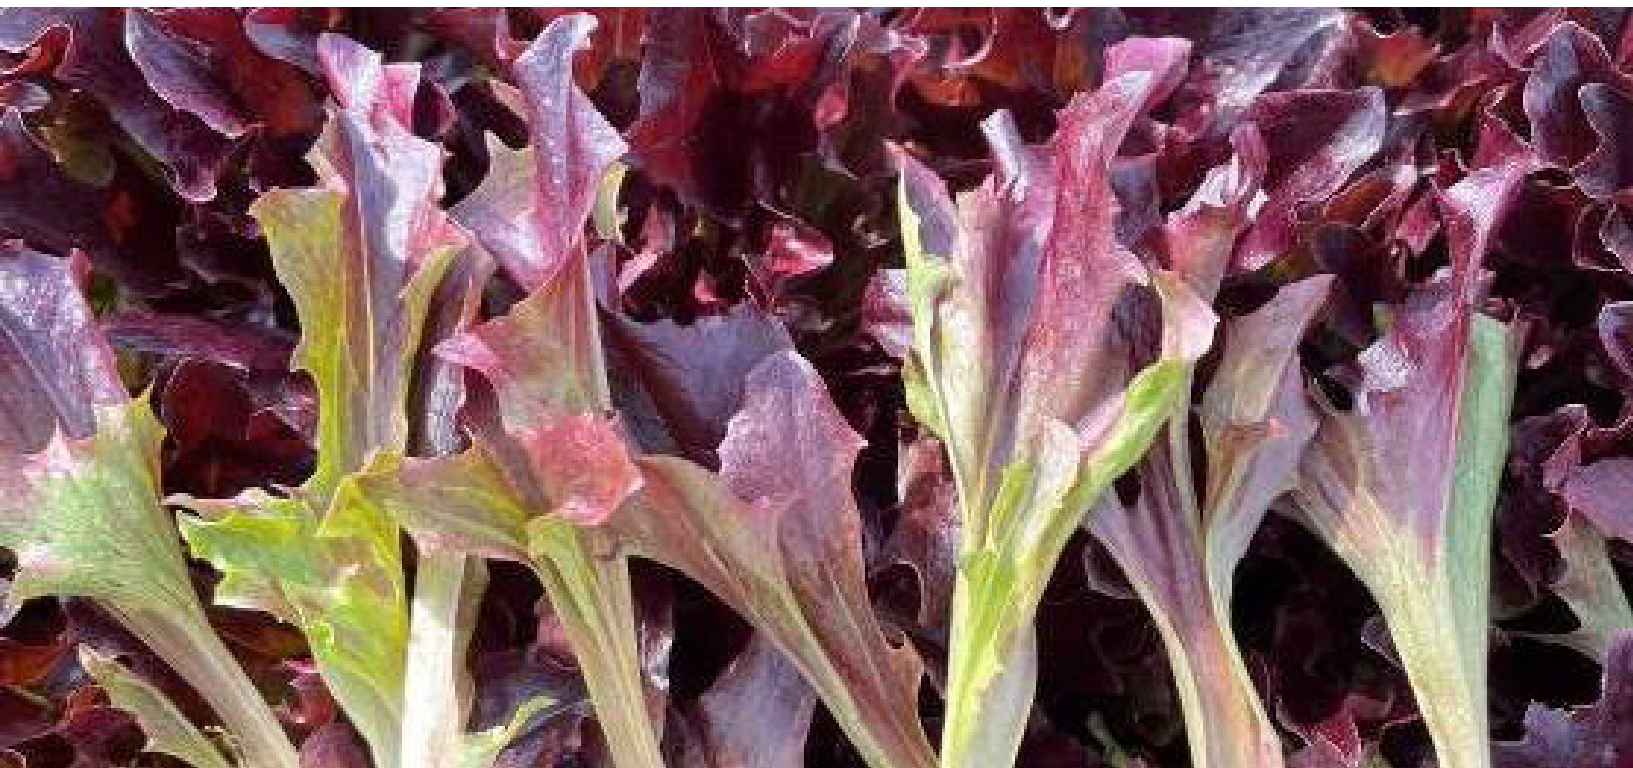

Sabrina

Crop

Lettuce

Market Segment

Multileaf Coral

Hybrid

No

Disease Resistance

High Resistance: Bl:16-29,31-34

Features

- Deep red-tipped Coral
- Upright growth for easy harvest
- Very good uniformity and fine attachment

Description

SABRINA is a deep, red-tipped Coral variety with a vibrant green internal, for year-round production. The leaf is lightly serrated/frilled and is of a good thickness and crispness, offering good shelf life. SABRINA has an upright growth habit and fine leaf attachment for easy harvest and offers very good uniformity and vigour. SABRINA has resistance to Downy Mildew (Bl).